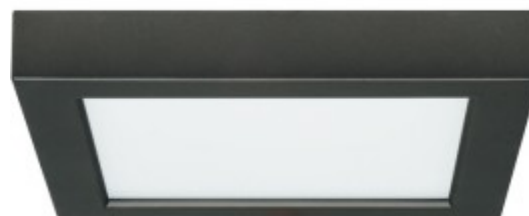

S21538

13.5W/LED/7"FLUSH/30K/SQ/BLK
 13.5 watt; 7" Flush Mount LED Fixture; 3000K; Square Shape;
 Black Finish; 120 volts

Features

- Surface mount fixture
- Solid State LED lighting
- Long life
- 5 Year limited warranty
- Dimmable
- Wet location

S21538

Item Number	Product Line	UPC	Voltage	Watts	Incandescent Equivalent	Fixture Type	Base
S21538	BLINK	045923215384	120	13.5	60W	Flush Mount	Connector

Lamp Code	Dimmable/Non-Dimmable	Suggested Dimmers	Finish	MOL In Inches	MOD In Inches	Initial Lumens	Average Rated Hours
13.5W/LED/7"FLUSH/30K/SQ/BLK	Dimmable	Compatible dimmers for S21538	Black	1"	7.00"	800	50000

Kelvin Temp	Color	CRI	Beam Spread Deg	Operating Temperature	Pack	Package Type	ENERGY STAR
3000	Warm White	90	108	-17C (-1F) to a maximum of +42C (+107F)	12	Box	ENERGY STAR

CEC Status	CA Prop-65	Material	RoHS Compliant	UL or ETL Listed	UL Classification	Warranty
California T24 Qualified	Warning	Housing: Die cast aluminum	Yes	Yes	cETLus - Wet Location Rated	5 Year Limited