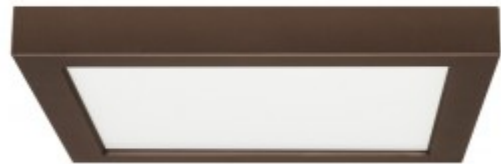

# S29342

18.5W/LED/9"FLUSH/27K/SQ/BRZ  
 18.5 watt; 9" Flush Mount LED Fixture; 2700K; Square Shape;  
 Bronze Finish; 120 volts

### Features

- Surface mount fixture
- Solid State LED lighting
- Long life
- 5 Year limited warranty
- Dimmable
- Wet location

S29342

Item Number	Product Line	UPC	Voltage	Watts	Incandescent Equivalent	Fixture Type	Base
S29342	BLINK	045923293429	120	18.5	100W	Flush Mount	Connector